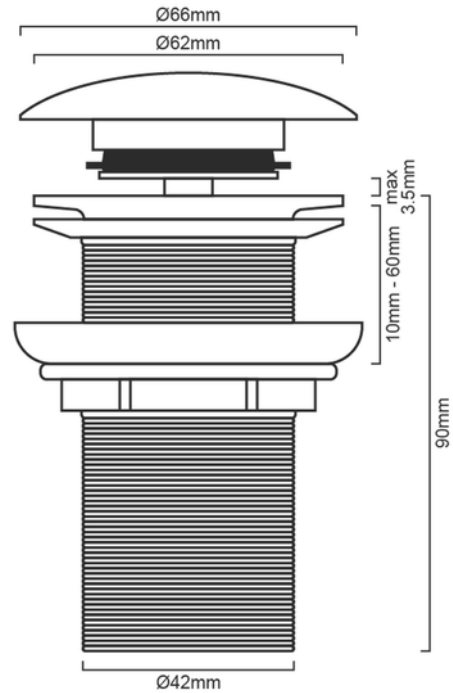

W32DP - Dome Chrome Pop-Up Waste

W32DP:

DIMENSIONS

Width: 32 mm, Length: 32 mm

DESCRIPTION

- Contemporary 32mm pop-up basin plug
- Easy to clean
- Chrome on brass construction
- Supplied with 32-40mm adaptor