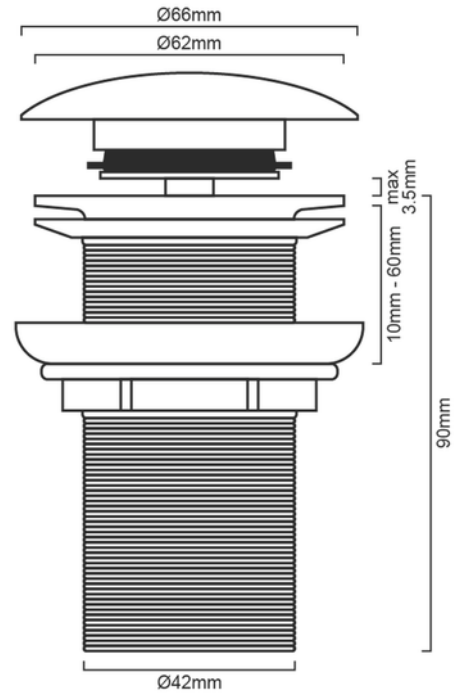

W32DPO - Dome Chrome Pop-Up Waste With Overflow

W32DPO:

DIMENSIONS

Width: 32 mm, Length: 32 mm

DESCRIPTION

- Contemporary 32mm dome pop up-basin plug
- With overflow
- Easy to clean
- Chrome on brass construction
- Supplied with 32-40mm adaptor