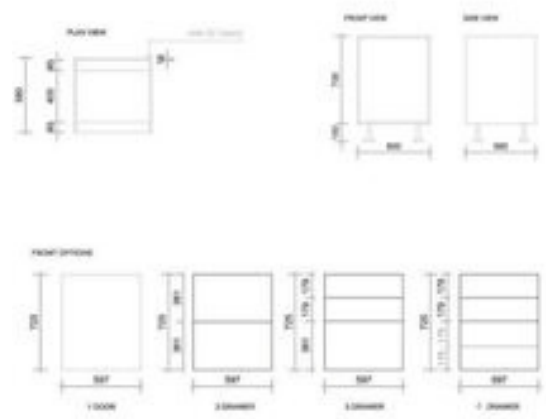

FKC600B1DPUSH - Base Cabinet 600mm with 1 Door in PU Shaker

FKC600B : 600mm x 580mm x 730mm

DIMENSIONS

Length: 600mm, Width: 580mm, Height: 730mm (880mm with Kick Legs)

DESCRIPTION

Base Cabinets are the building blocks of your new kitchen providing storage and style. Our choice of cabinet sizes and configurations coupled with the extensive range of colours and finishes provides endless opportunities to customize your kitchen.

All our base units are supplied in flatpack form for convenience and economy.

- 600mm Base Cabinet, 1 Door with PU Shaker finish
- Pre-drilled, dowel and screw assembly
- Solid 16mm construction
- AUS COMPLIANT E1 HMR (high moisture resistance) Particle Board
- Incl's adjustable legs and shelf (included in the price)
- 10-year structural warranty
- Flatpack Includes; 4 Plastic Adj. Legs + Cabinet Dowels and Screws, 1 Shelf
- 1 Door with Hafele Soft Closing Hinges, PU Shaker finish