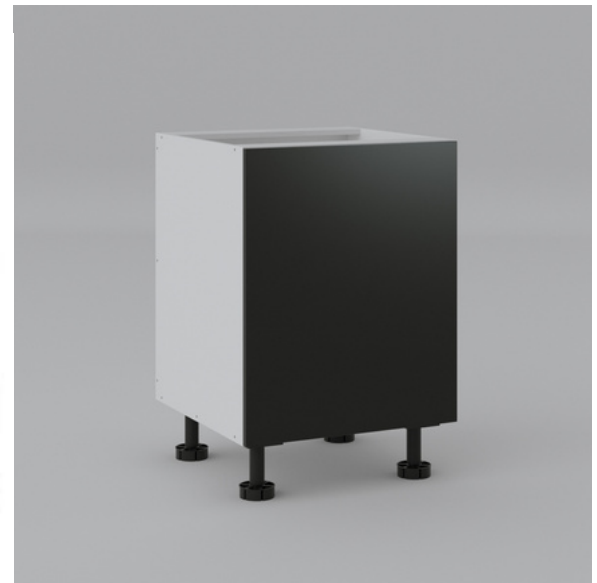

# FKC600B1DUVDG - Base Cabinet 600mm with 1 Door in UV Dark Grey

FKC600B : 600mm x 580mm x 730mm

## DIMENSIONS

Length: 600mm, Width: 580mm, Height: 730mm (880mm with Kick Legs)

## DESCRIPTION

Base Cabinets are the building blocks of your new kitchen providing storage and style. Our choice of cabinet sizes and configurations coupled with the extensive range of colours and finishes provides endless opportunities to customize your kitchen.

All our base units are supplied in flatpack form for convenience and economy.

- 600mm Base Cabinet, 1 Door with UV Dark Grey finish
- Pre-drilled, dowel and screw assembly
- Solid 16mm construction
- AUS COMPLIANT E1 HMR (high moisture resistance) Particle Board
- Incl's adjustable legs and shelf (included in the price)
- 10-year structural warranty
- Flatpack Includes; 4 Plastic Adj. Legs + Cabinet Dowels and Screws, 1 Shelf
- 1 Door with Hafele Soft Closing Hinges, UV Dark Grey finish