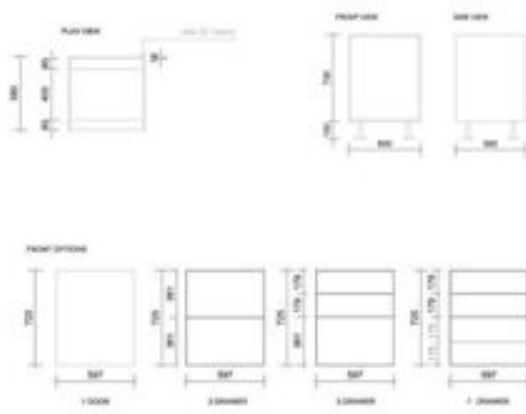

# FKC600B1DUVDG - Base Cabinet 600mm with 1 Door in UV Dark Grey

FKC600B : 600mm x 580mm x 730mm

## DIMENSIONS

Length: 600mm, Width: 580mm, Height: 730mm (880mm with Kick Legs)

All our base units are supplied in flatpack form for convenience and economy.

- 600mm Base Cabinet, 1 Door with UV Dark Grey finish
- Pre-drilled, dowel and screw assembly
- Solid 16mm construction
- AUS COMPLIANT E1 HMR (high moisture resistance) Particle Board
- Incl's adjustable legs and shelf (included in the price)
- 10-year structural warranty
- Flatpack Includes; 4 Plastic Adj. Legs + Cabinet Dowels and Screws, 1 Shelf
- 1 Door with Hafele Soft Closing Hinges, UV Dark Grey finish