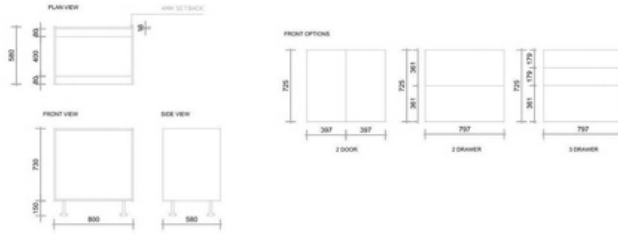

FKC800B2DUVDGG - Base Cabinet 800mm with 2 Doors in UV Dark Grey.

FKC800B : 800mm x 580mm x 730mm

DIMENSIONS

Length: 800mm, Width: 580mm, Height: 730mm (880mm with Kick Legs)

DESCRIPTION

Base Cabinets are the building blocks of your new kitchen providing storage and style. Our choice of cabinet sizes and configurations coupled with the extensive range of colours and finishes provides endless opportunities to customize your kitchen.

- Pre drilled, dowel and screw assembly
- Solid 16mm construction
- AUS COMPLIANT E1 HMR (high moisture resistance) Particle Board
- Incl's adjustable legs and shelf (included in the price)
- 10 year structural warranty
- Flatpack Includes ; 4 Plastic Adj. Legs + Cabinet Dowels and Screws, 1 Shelf
- 2 doors with Hafele Soft Closing Hinges, UV Dark Grey finish