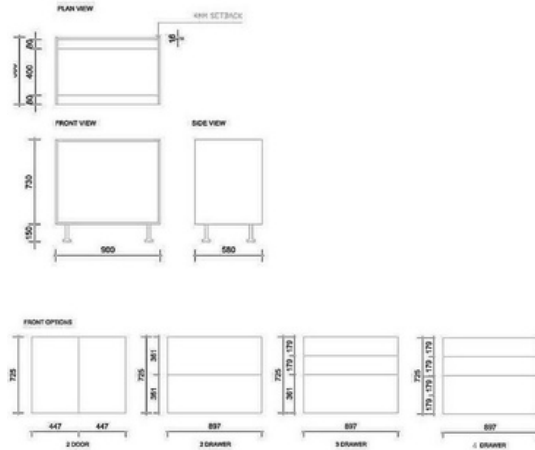

FKC900B4DRUVLG - Base Cabinet 900mm with 4 Drawers in UV Light Grey

FKC900B : 900mm x 580mm x 730mm

DIMENSIONS

Length: 900mm, Width: 580mm, Height: 730mm (880mm with Kick Legs)

DESCRIPTION

Base Cabinets are the building blocks of your new kitchen providing storage and style. Our choice of cabinet sizes and configurations coupled with the extensive range of colours and finishes provides endless opportunities to customize your kitchen.

All our base units are supplied in flatpack form for convenience and economy.

- Pre-drilled, dowel and screw assembly
- Solid 16mm construction
- AUS COMPLIANT E1 HMR (high moisture resistance) Particle Board
- Incl's 4 Drawers with Hafele Soft Close Runners (included in the price)
- 10-year structural warranty
- Flatpack Includes; 4 Plastic Adj. Legs + Cabinet Dowels and Screws
- 4 Drawers with Hafele Soft Closing Runners, UV Light Grey finish