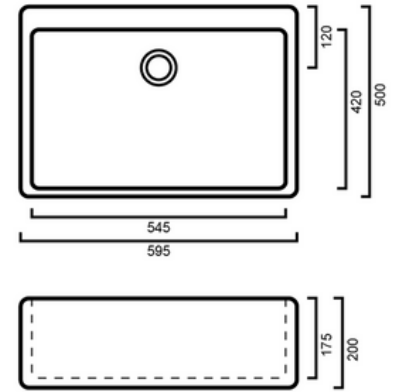

# ASFARMHOUSE - Colonial French Farmhouse Single Sink

**ASFARMHOUSES: 595mm x 500mm x 200mm**

## DIMENSIONS

Length: 595mm, Width: 500mm, Depth: 200mm, Volume: 40L

- Traditional, French-style farmhouse kitchen or laundry sink
- Perfect for a heritage colonial design kitchen or laundry
- Complete the look with a traditional mixer tap
- 595mm length x 500mm width x 200mm depth (+/- 5mm tolerance)
- Vitreous china construction with white gloss Finish
- Includes 90mm basket waste
- No overflow
- Tap hole: None