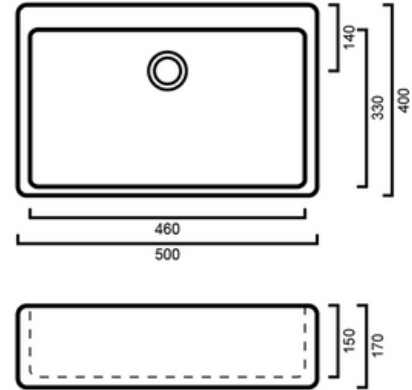

# ASFARMHOUSEM - Colonial French Farmhouse Mini Sink

ASFARMHOUSEM: 500mm x 400mm x 170mm

## DIMENSIONS

Length: 500mm, Width: 400mm, Depth: 170mm, Volume: 23L

- Traditional, French-style farmhouse kitchen or laundry sink
- Perfect for a heritage colonial design kitchen or laundry
- Complete the look with a traditional mixer tap
- 500mm length x 400mm width x 170mm depth (+/- 5mm tolerance)
- Vitreous china construction with a white gloss finish
- Space saver small bowl includes 90mm basket waste
- No overflow
- Tap hole: None