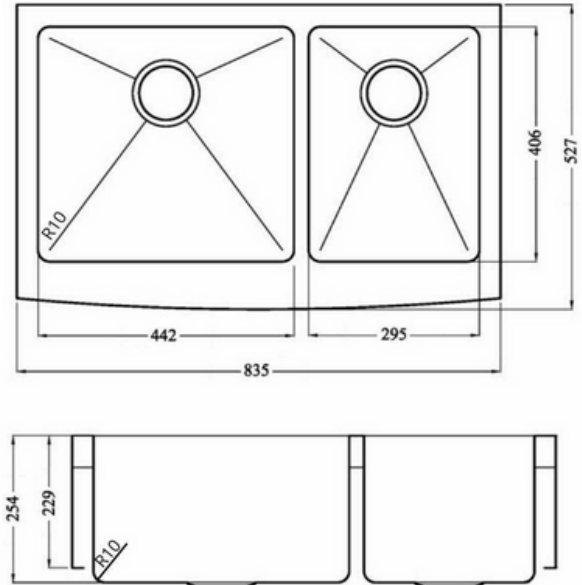

ASBELFAST175C - Colonial Belfast Stainless Steel Sink Curved 175

ASBELFAST175C: 835 mm (L) 527 mm (W) 254 mm (D)

DIMENSIONS

Length: 835mm, Width: 527mm, Depth: 254mm, Volume: 41L & 27L

DESCRIPTION

- The Colonial is a large, modern, square, double bowl, curved stainless steel Belfast sink
- 835mm long x 527mm wide x 254mm deep
- Constructed from 304, 18/10 grade stainless steel
- Suitable for both modern and English-style heritage design kitchen or laundry
- Features one full-sized bowl and one 3/4 bowl for a high degree of functionality and comfort
- Modern brushed stainless steel finish on three sides with curved front
- Supplied with two 90mm basket wastes
- No overflow