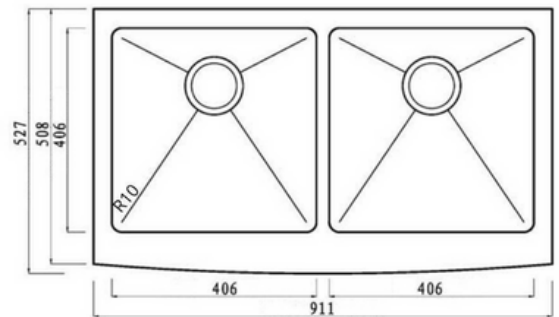

ASBELFASTDC - Colonial Belfast Double Stainless Steel Sink Curved

ASBELFASTDC: 911 mm (L) 527 mm (W) 254 mm (D)

DIMENSIONS

Length: 911mm, Width: 527mm, Depth: 254mm, Volume: 38L

DESCRIPTION

- The Colonial is a large, modern, square, double bowl, curved stainless steel Belfast sink
- 911mm long x 527mm wide x 254mm deep
- Constructed from 304, 18/10 grade stainless steel
- Suitable for both modern and English-style heritage design kitchen or laundry
- Features two full-sized bowls for a high degree of functionality and comfort
- Modern brushed stainless steel finish on three sides with curved front
- Supplied with two 90mm basket wastes
- No overflow