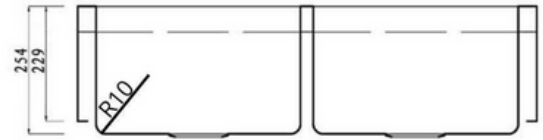

ASBELFASTDC - Colonial Belfast Double Stainless Steel Sink Curved

ASBELFASTDC: 911 mm (L) 527 mm (W) 254 mm (D)

DIMENSIONS

Length: 911mm, Width: 527mm, Depth: 254mm, Volume: 38L

DESCRIPTION

- The Colonial is a large, modern, square, double bowl, curved stainless steel Belfast sink
- 911mm long x 527mm wide x 254mm deep
- Constructed from 304, 18/10 grade stainless steel
- Suitable for both modern and English-style heritage design kitchen or laundry
- Features two full-sized bowls for a high degree of functionality and comfort
- Modern brushed stainless steel finish on three sides with curved front
- Supplied with two 90mm basket wastes
- No overflow