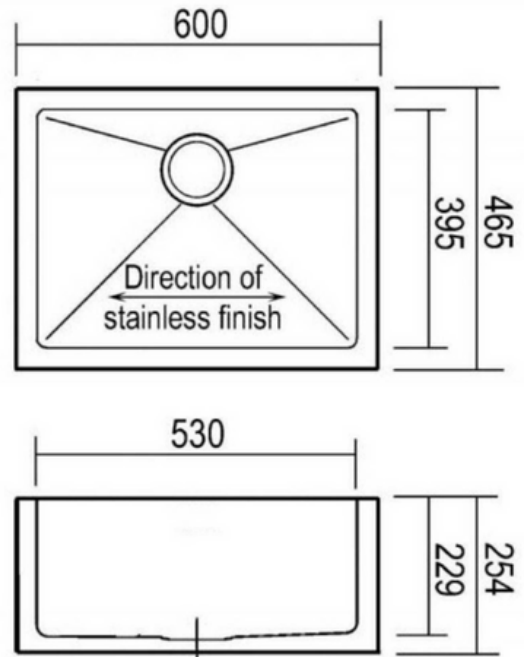

ASBELFASTSS - Colonial Belfast Single Stainless Steel Sink

ASBELFASTSS: 600 mm (L) 465 mm (W) 254 mm (D)

DIMENSIONS

Length: 600mm, Width: 465mm, Depth: 254mm, Volume: 64L

DESCRIPTION

- The Colonial is a large, modern, square, single bowl, stainless steel Belfast sink
- 600mm long x 465mm wide x 254mm deep
- Constructed from 304, 18/10 grade stainless steel
- Suitable for both modern and English-style heritage design kitchen or laundry
- Features one full-sized bowl for a high degree of functionality and comfort
- 47L maximum water capacity
- Modern brushed stainless steel Finish on three sides
- Supplied with one 90mm basket waste
- No overflow