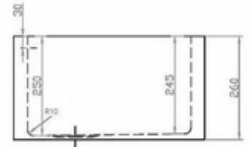

ASBELFASTSSD - Colonial Belfast Double Stainless Steel Sink

ASBELFASTSSD: 785 mm (L) 480 mm (W) 260 mm (D)

DIMENSIONS

Length: 785mm, Width: 480mm, Depth: 260mm, Volume: 34L

DESCRIPTION

- The Colonial is a large, modern, square, double bowl, stainless steel Belfast sink
- 785mm long x 480mm wide x 260mm deep
- Constructed from 304, 18/10 grade stainless steel
- Suitable for both modern and English-style heritage design kitchen or laundry
- Features two full-sized bowls for a high degree of functionality and comfort
- Modern brushed stainless steel finish on three sides
- Supplied with two 90mm basket wastes
- No overflow