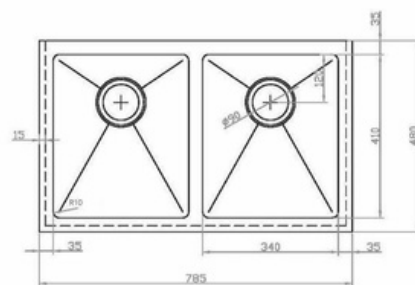

ASBELFASTSSD - Colonial Belfast Double Stainless Steel Sink

ASBELFASTSSD: 785 mm (L) 480 mm (W) 260 mm (D)

DIMENSIONS

Length: 785mm, Width: 480mm, Depth: 260mm, Volume: 34L

DESCRIPTION

- The Colonial is a large, modern, square, double bowl, stainless steel Belfast sink
- 785mm long x 480mm wide x 260mm deep
- Constructed from 304, 18/10 grade stainless steel
- Suitable for both modern and English-style heritage design kitchen or laundry
- Features two full-sized bowls for a high degree of functionality and comfort
- Modern brushed stainless steel finish on three sides
- Supplied with two 90mm basket wastes
- No overflow