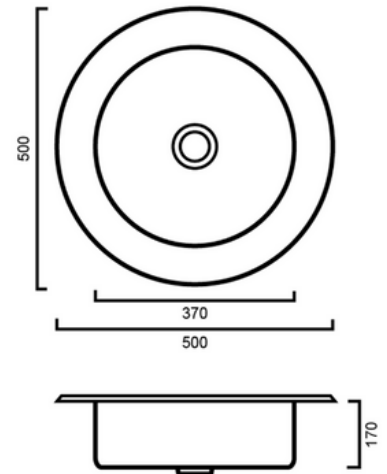

# CLPB - Classic Prep Bowl

CLPB: 500mm x 170mm

## DIMENSIONS

Length: 500 mm, Width: 500 mm, Depth: 170 mm, Volume: 18L

- Stainless steel round bottom inset basin
- 500mm long x 500mm wide x 170mm deep
- No overflow
- Supplied with one 90mm basket waste that fits perfectly in the bowl
- The Prep Bowl is perfectly designed for use as a prep bowl in your Kitchenette or Alfresco area, Its size and shape make an easy transition to Bar Sink or Smaller Sink for Caravans