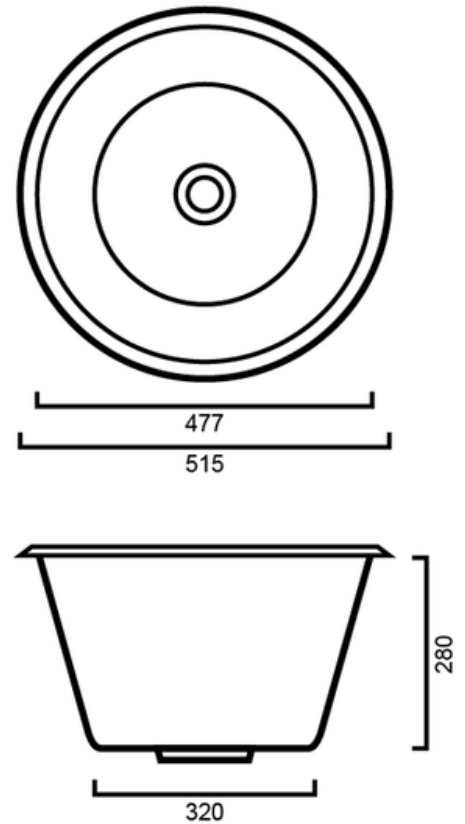

LTBBI - Belle Laundry Bowl Trough 36L

LTBBI: 515mm x 280mm

DIMENSIONS

Length: 515mm, Width: 515mm, Depth: 280mm, Volume: 36L

DESCRIPTION

- 515mm long x 515mm wide x 280mm deep
- This unique round deep laundry trough is practical and stylish, perfect for any laundry design
- 36-litre water capacity
- Manufactured from anti-rust stainless steel and Finished in a shiny stainless style
- Comes with a 90mm basket waste plug

IMPORTANT NOTICE

- The dimensions of all ceramic products may vary from size guidelines due to material properties and the handmade manufacturing process.
- It is strongly recommended that any cut-outs made to your bench top are made based on the individual product dimensions.
- All pictures and drawings on this brochure are representational only, changes in the product may have occurred since the time of print.
- All prices on this brochure and The Sink Warehouse website are subject to change without notice.