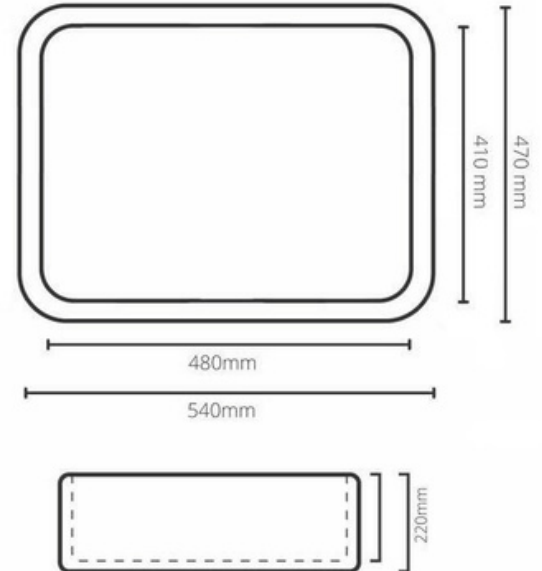

LTCARLTON31 - Carlton Ceramic Trough 31 Litres

LTCARLTON31 : 540mm (L) x 470mm (W) x 220mm (H)

DIMENSIONS

Length: 540mm, Width: 470mm, Depth: 470mm

DESCRIPTION

The Carlton is one of our Latest Contemporary Ceramic troughs that brings together the premium ceramic finish with our strong construction giving you excellence for your house.

- 540mm long x 470mm wide x 220mm deep (+/- 5mm tolerance)
- Water Capacity: 31 Litres
- No tap hole (There is No Taphole Landing)
- Supplied with one 90mm basket waste

WARRANTY INFORMATION

- 25 Year Replacement Product Warranty* 2 Years Parts and Labour*
- Product replacement does not include installation or removal of the original product.
- Check product for damage before installation - installing a damaged product voids the warranty.