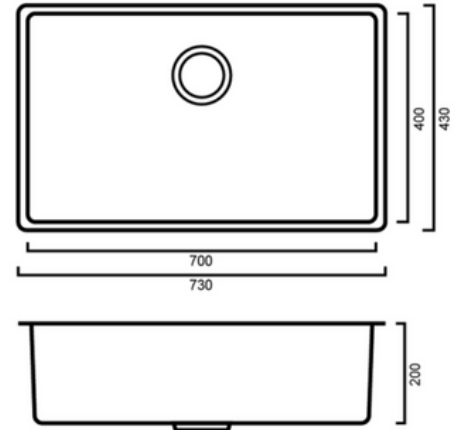

TECH300U - Tech 300U Stainless Steel Undermount Sink

TECH300U: 730mm x 430mm x 200mm

DIMENSIONS

Depth: 200mm, Width: 430mm, Length: 730mm, Volume: 56L

DESCRIPTION

- Featuring one large bowl with many practical uses
- 730mm long x 430mm wide x 200mm deep
- Pair with one or more matching accessories to make full use of its size
- Handmade from high-quality stainless steel supported by a 25-year warranty
- Classy square design and elegant brushed stainless finish
- Designed to be installed as either a top-mount or under-mount sink
- Comes with a 90mm basket waste plug