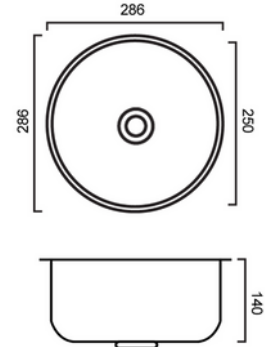

# UPB250 - Universal Bowl 250

UPB250: 286mm (L) x 286mm (W) x 140mm (H)

## DIMENSIONS

Length: 286mm, Width: 286mm, Depth: 140mm

- A small, modern, round, stainless steel utility bowl
- 286mm long x 286mm wide x 140mm deep
- Constructed from 304, 18/10 grade stainless steel and features a gloss Finish
- Perfect for small kitchens or as a bar sink
- Supplied with one 90mm basket waste
- No overflow