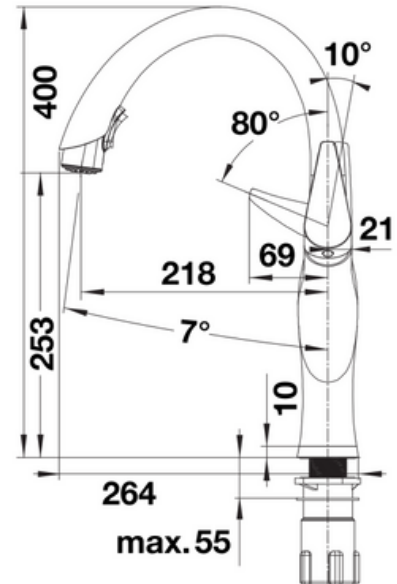

BLSMPARTONABL - Blanco Artona Black Pullout Sink Mixer

DIMENSIONS

Length: 400mm, Reach: 218mm

DESCRIPTION

- Insulated pull-down hand spray with dual spray patterns
- 180° swivel for optimal range of motion
- Solid Brass construction and Black finish
- Ceramic disc cartridge
- 2.2 GPM flow rate
- Textile covered spray hose
- Covered spray hose with change-over button on the back
- 35mm tap hole required
- Flexible connector pipes, 500mm long and 1/2" nut for particularly easy installation
- Patented jet regulator for markedly reduced scaling

WELS INFORMATION

WELS LPM: 4.5L

WELS Registration Code: T35623

WELS Licence Number: 1748

WELS Star Rating: 6 Stars

WARRANTY INFORMATION

- 10 Year Replacement Product Warranty* 10 Year Cartridge Replacement Warranty*
- Product replacement does not include installation or removal of the original product.
- Check product for damage before installation - installing damaged product voids the warranty.