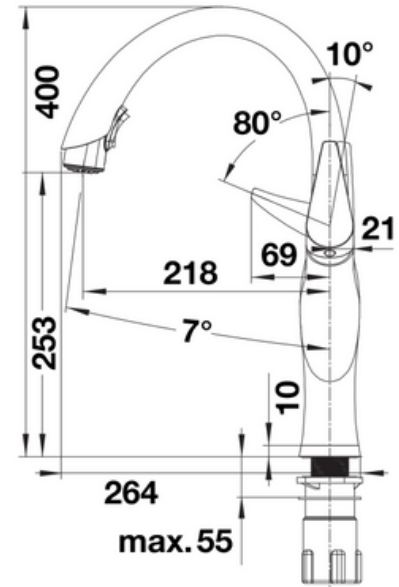

BLSMPARTONABN - Blanco Artona Brushed Nickel Pullout Sink Mixer

DIMENSIONS

Length: 400mm, Reach: 218mm

DESCRIPTION

- Insulated pull-down hand spray with dual spray patterns
- 180° swivel for optimal range of motion
- Solid Brass Construction with PVD Brushed Nickel
- Ceramic disc cartridge
- 2.2 GPM flow rate
- Textile covered spray hose
- Covered spray hose with change-over button on the back
- 35mm tap hole required
- Flexible connector pipes, 500mm long and 1/2" nut for particularly easy installation
- Patented jet regulator for markedly reduced scaling

WELS INFORMATION

WELS LPM: 4.5L

WELS Registration Code: T35623

WELS Licence Number: 1748

WELS Star Rating: 6 Stars

WARRANTY INFORMATION

- 10 Year Replacement Product Warranty* 10 Year Cartridge Replacement Warranty*
- Product replacement does not include installation or removal of the original product.
- Check product for damage before installation - installing damaged product voids the warranty.