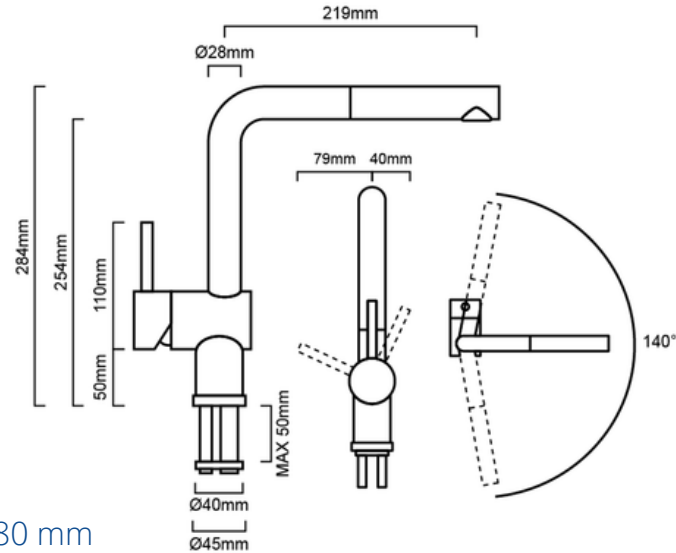

BLSMPLINUSGY - Blanco Linus Grey Pullout Sink Mixer

DIMENSIONS

Length: 219 mm, Width: 79 mm, Reach: 219 mm, Height: 280 mm

DESCRIPTION

- The Blanco Linus is a contemporary, round, single lever, grey, pullout sink mixer
- It is constructed from solid brass and features a grey SILGRANIT™ Finish
- Functional hidden pullout spout, perfect for large or double bowl sinks
- Made in Italy
- 360° degree swivel spout
- Our high-quality internal ceramic disc cartridge technology provides you with a supportive but sturdy touch on the mixer which gives you adjustment over power and temperature
- This tap will fit into sink tap holes industry-wide with its 35mm size meaning you can accompany this mixer straight into your kitchen sink.

WELS INFORMATION

WELS LPM: 5.0L

WELS Registration Code: T32452 (V)

WELS Licence Number: 1748

WELS Star Rating: 5 Stars

WARRANTY INFORMATION

- 10 Year Product Warranty
- Product replacement does not include installation or removal of the original product.
- Check product for damage before installation - installing a damaged product voids the warranty.