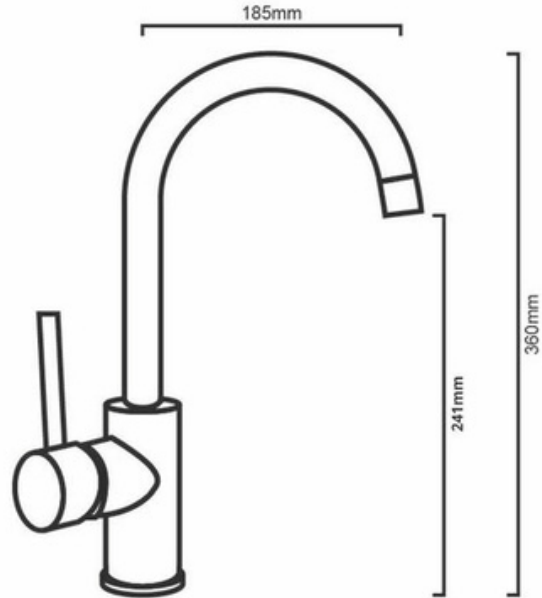

TAQNEPSMB - Neptune Black Gooseneck Sink Mixer

DIMENSIONS

Reach: 185 mm, Height: 360 mm

DESCRIPTION

- The Neptune is a modern, round, Matte Black finish, single lever, gooseneck sink mixer
- It is constructed from solid brass and features an electroplated Matte Black
- 360° degree swivel spout
- Our high-quality internal ceramic disc cartridge technology provides you with a supportive but sturdy touch on the mixer which gives you adjustment overpower and temperature

WELS INFORMATION

WELS LPM: 6.0L

WELS Licence Number: 1658

WELS Registration Code: T30104 (V)

WELS Star Rating: 5 Stars

WARRANTY INFORMATION

- 10-Year Cartridge Replacement Warranty / 5 Year Replacement Product Warranty / 1 Year Parts, Labour & Finishes
- Product replacement does not include installation or removal of the original product.
- Check product for damage before installation - installing damaged product voids the warranty.