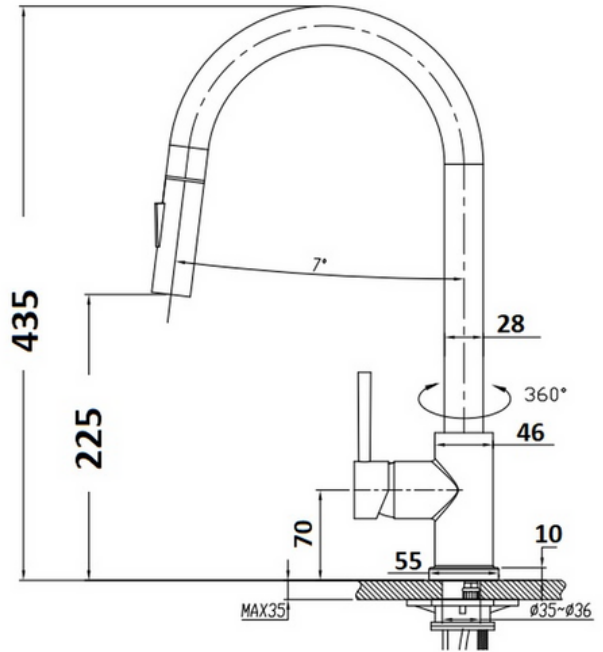

## DIMENSIONS

Reach: 235 mm, Height: 435 mm