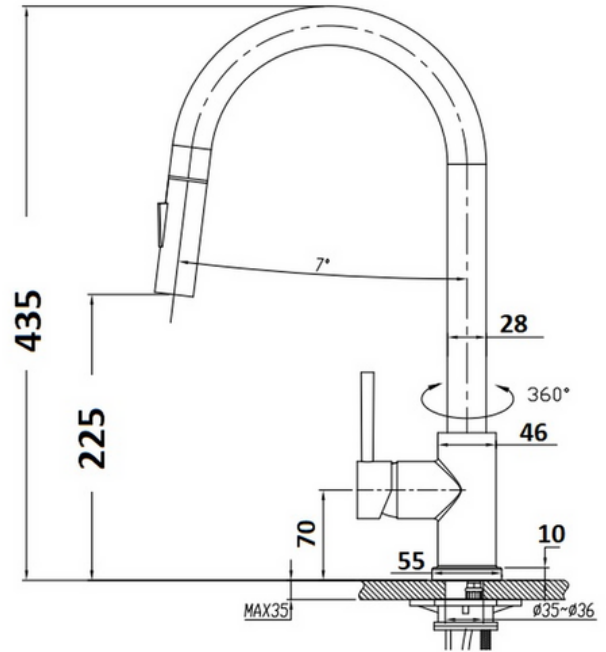

TAQPJASSMBN - Jasper - Brushed Nickel Pullout Sink Mixer

DIMENSIONS

Reach: 235 mm, Height: 435 mm

DESCRIPTION

- The Jasper is a modern, round, brushed nickel finish, single lever, gooseneck sink mixer.
- It is constructed from solid brass and features a high quality, brushed nickel finish
- 360° degree swivel spout
- Incorporates ceramic disc cartridge technology for increased product longevity

WELS INFORMATION

WELS LPM: 5.0L

WELS Registration Code: T36819 (V)

WELS Licence Number: 1658

WELS Star Rating: 5 Stars

WARRANTY INFORMATION

- 10 Year Cartridge Replacement Warranty / 5 Year Replacement Product Warranty / 1 Year Parts, Labour & Finishes
- Product replacement does not include installation or removal of the original product.
- Check product for damage before installation - installing a damaged product voids warranty.