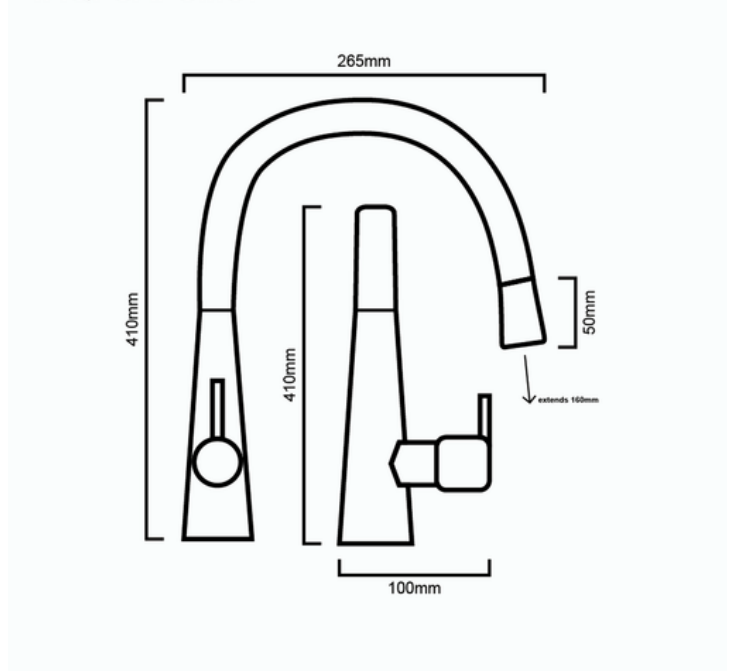

TAQPSAPSMBN - Sapphire Brushed Nickel Pullout Sink Mixer

DIMENSIONS

Reach: 240 mm, Height: 410 mm

DESCRIPTION

- The Sapphire is a modern, round, brushed nickel finish, single lever, gooseneck sink mixer.
- It is constructed from solid brass and features a high quality, brushed nickel finish
- 360° degree swivel spout
- Incorporates ceramic disc cartridge technology for increased product longevity

WELS INFORMATION

WELS LPM: 5.0L

WELS Registration Code: T32007 (V)

WELS Licence Number: 1658

WELS Star Rating: 5 Stars

WARRANTY INFORMATION

- 10 Year Cartridge Replacement Warranty / 5 Year Replacement Product Warranty / 1 Year Parts, Labour & Finishes
- Product replacement does not include installation or removal of the original product.
- Check product for damage before installation - installing a damaged product voids warranty.