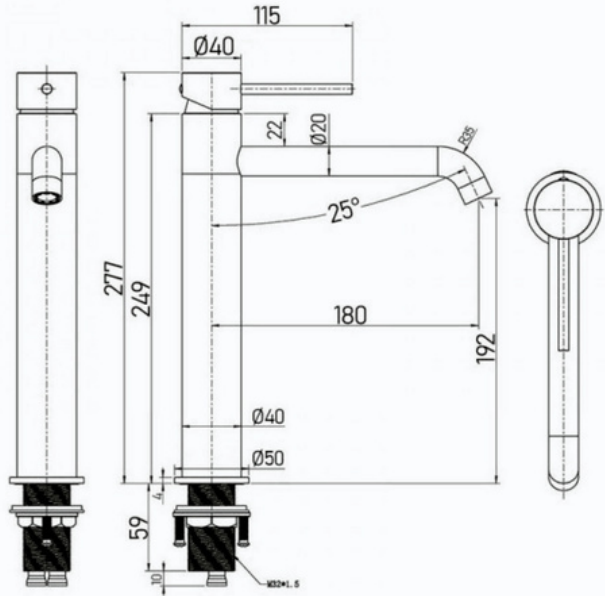

# TAQSIAMBMEBN - Siam Brushed Nickel Extended Basin Mixer

TAQSIAMBMEBG: 308mm (L) x 180mm (R) x 277mm (H)

## DIMENSIONS

Reach: 180 mm, Height: 277mm,

## DESCRIPTION

- The Siam is a modern, round, brushed nickel, single lever, extra high basin mixer.
- It is constructed from solid brass and features a high quality, PVD brushed nickel finish
- Incorporates ceramic disc cartridge technology for increased product longevity
- This tap will fit into basin tap holes industry wide with it's 35mm size meaning you can accompany this mixer into your home.