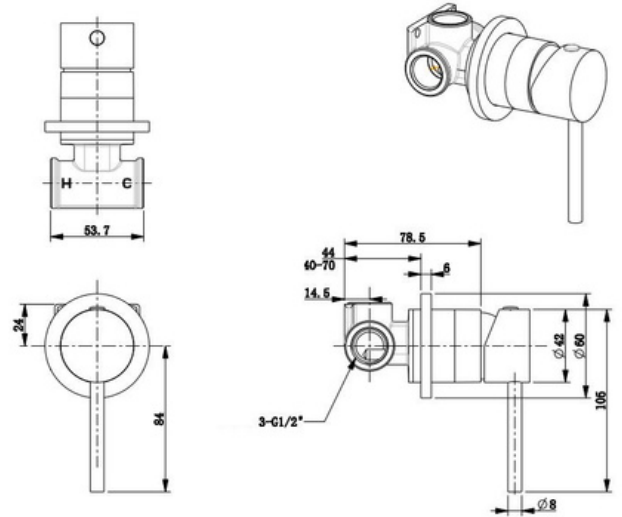

TAQSIAMB SMBG - Siam Brushed Gold Bath/Shower Mixer

DIMENSIONS

Length: 50 mm, Height: 115 mm

DESCRIPTION

The Siam bath shower mixer boasts a smart, streamlined design with a long thin handle guaranteed to add elegance to any bathroom. It is a much-loved product not only for its design but also its quality, and not to mention the ability to match this style with all your bathroom accessory needs. Coupling beautifully with the Jade shower handset combo, with this bath shower mixer you will never want to leave your shower again!