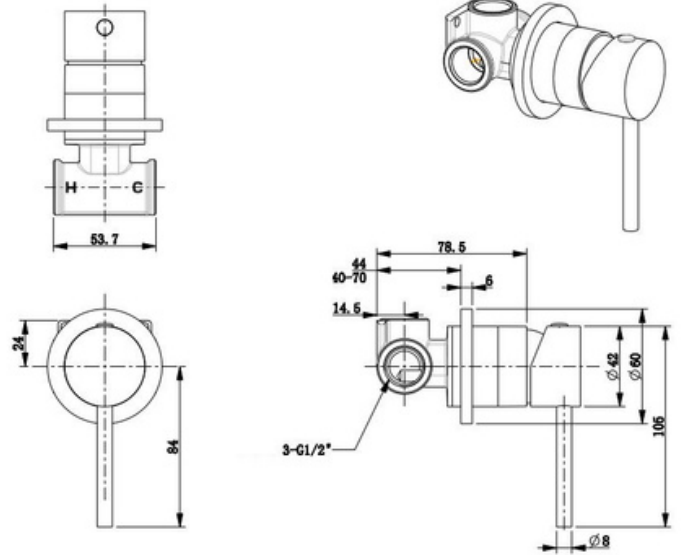

## DIMENSIONS

Length: 50 mm, Height: 115 mm