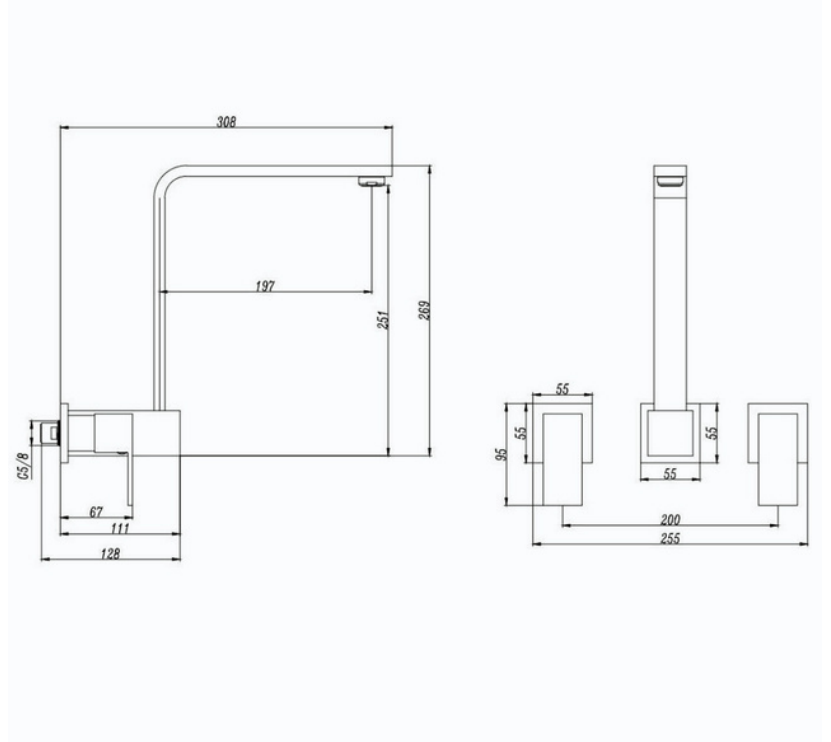

TAQSQWSB - SQUARE BLACK - WALL SINK TAP SET

TAQSQWSB : 308mm (L) x 255mm (W) x 269mm (H) x 197mm (R)

DIMENSIONS

Reach: 185 mm, Height: 265 mm

DESCRIPTION

- Contemporary sink tap and spout set
- Swivel spout
- Ceramic disc cartridge with 1/4 turn taps
- Electroplated matte black on brass construction

WELS INFORMATION

WELS LPM: 9.0L

WELS Registration Code: T30865

WELS Licence Number: 1633

WELS Star Rating: 3 Stars

All Black Tapware Finishes Are Covered By A 12 Month Warranty Period Only (Black Tapware Will Invariably Chip Over Time)